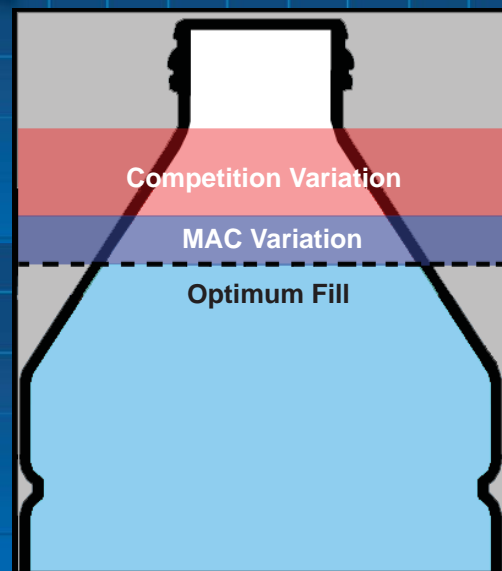

## DESIGN FEATURES = PERFORMANCE BENEFITS

- **Balanced Design** ————— ● *Unaffected by fluctuations in air pressure*
- **Wiping Action** ————— ● *Virtually unaffected by typically contaminated air*
- **Calibrated Strokes** ————— ● *Extremely repeatable response times & flow*
- **High Shifting Forces** ————— ● *High Speed & Reliability*

### Response Time Comparisons (ms)

	Competition	MAC Bullet Valve
01	39.2	28.8
02	40.8	28.8
03	40.0	28.8
04	41.6	29.6
05	40.8	28.8
06	39.2	28.8
07	43.2	28.8
08	40.0	29.6
09	40.0	28.8
10	40.8	28.8
11	40.0	28.8
12	38.4	28.8
13	42.4	29.6
14	36.8	30.4
15	40.2	29.6
16	42.4	30.4
Variance	+ / - 3.2	+ / - .8